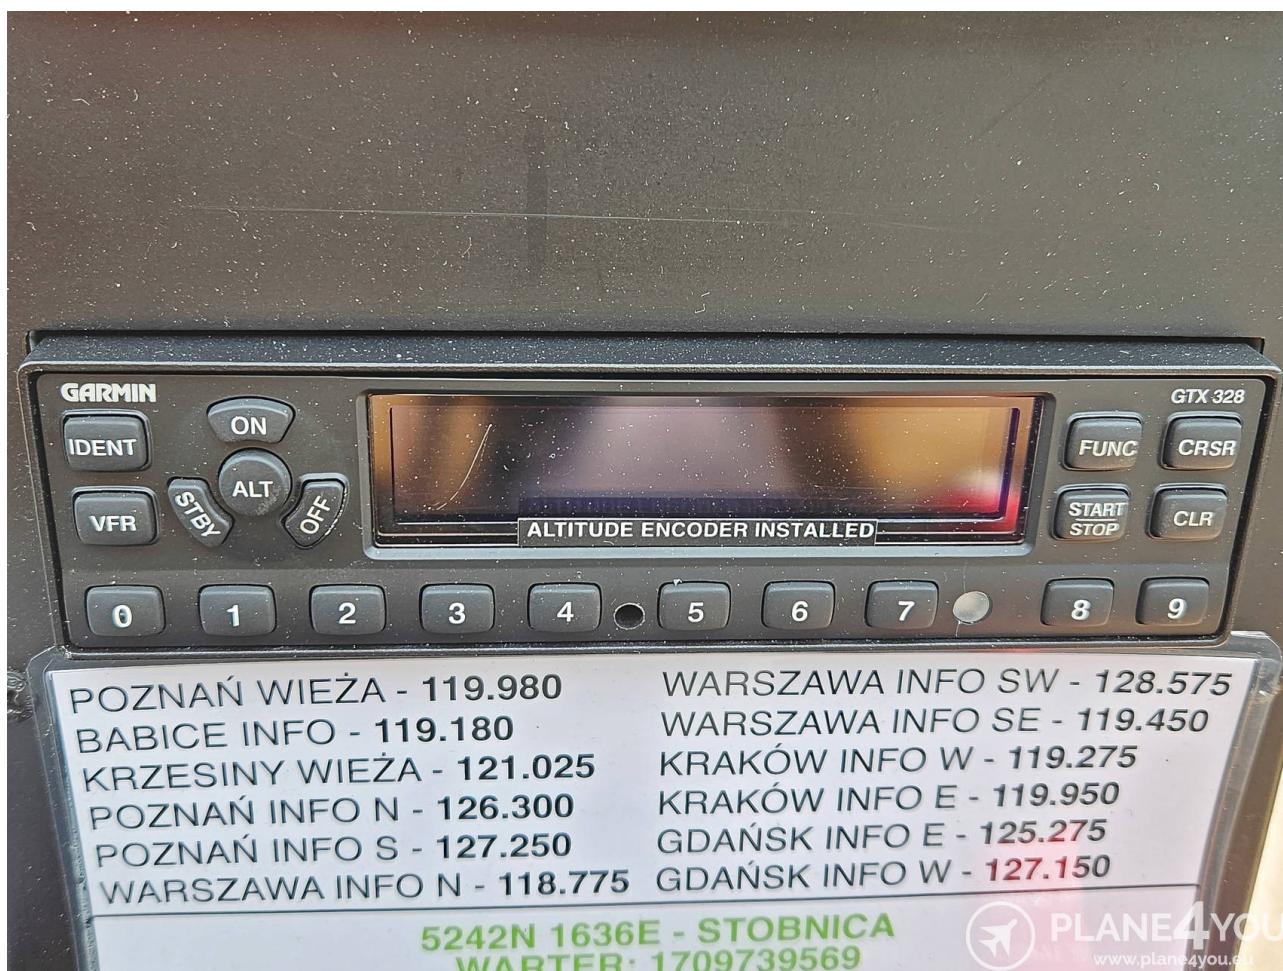

Robinson R44 Raven I SP-SPM